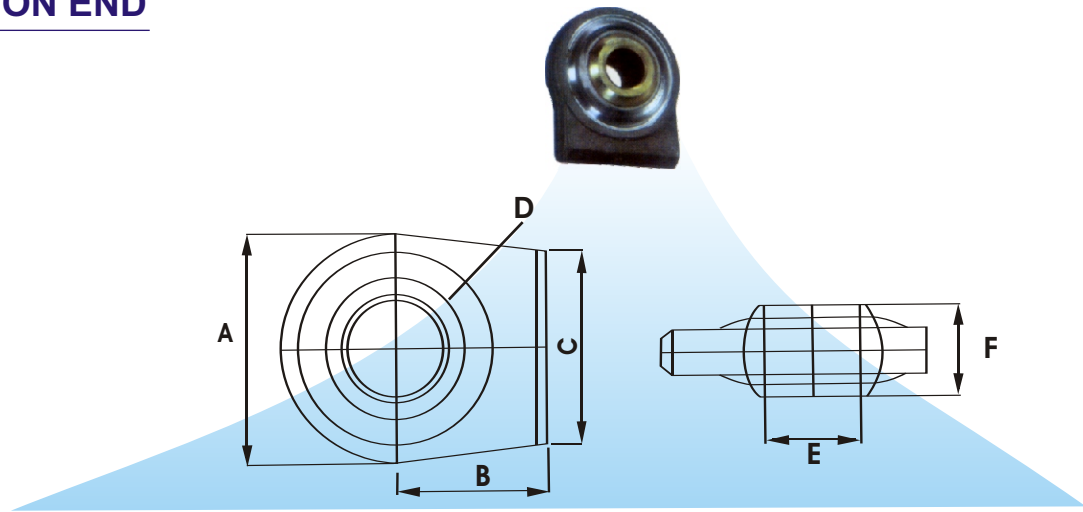

WELD ON END

CODE	A	B	C	D	E	F
MEWOE 28405	83	55	70	57	28.4	35