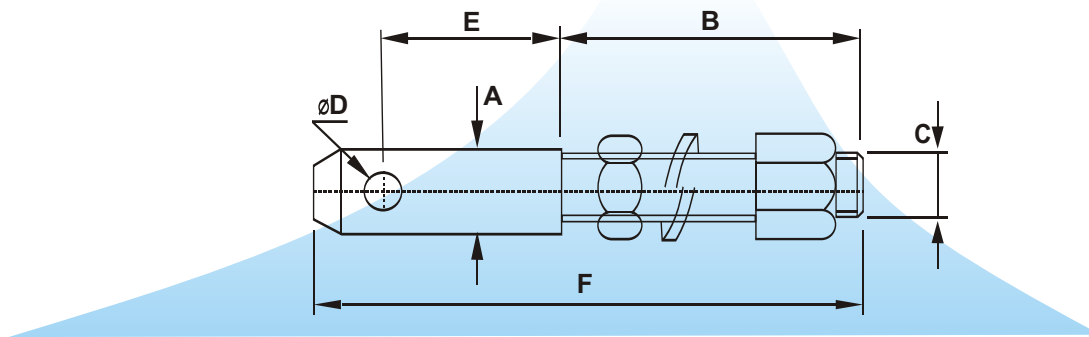

LOWER LINK PIN (ADJUSTABLE)

CODE	A	B	C	D	E	F
MEALLP 11002	16	56	5/8"UNF	7	33	102
MEALLP 11005	22	70	7/8"UNF	12	46	135
MEALLP 11087	22.2	88	7/8"UNF	12	60	159
MEALLP 11565	28.6	62	7/8"UNF	12	50.8	133
MEALLP 11570	28.6	73	1" UNC	12	60	152.4
MEALLP 11584	28.6	76	9/8"UNC	12	60	152.4
MEALLP 11587	28.6	85	9/8"UNF	12	60	159