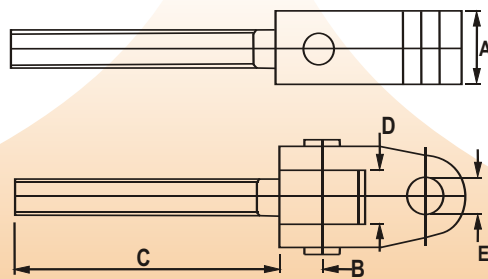

KNUCKLE TOP LINK END

CODE	CAT	A	B	C	THREAD	D	E
MEAKTL 27005	1	44	30	185	M36X3L	38	20.2
MEAKTL 27008	2	50	30	185	M36X3L	38	25.4
MEAKTL 27009	2	50	30	185	M36X3L	38	28.4
MEAKTL 27011	2	65	30	185	M36X3L	38	28.4
MEAKTL 27013	3	50	30	185	M36X3L	38	32