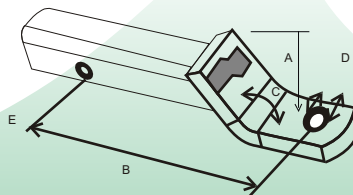

## BALL MOUNT

CODE	A	B	C	D	E
MSBM 42001	2"	8"	55 <sup>0</sup>	26	16.5
MSBM 42002	2"	10"	55 <sup>0</sup>	26	16.5
MSBM 42003	2"	10 - 1/2"	55 <sup>0</sup>	26	16.5

Available in Chrome & Black Powder Coating